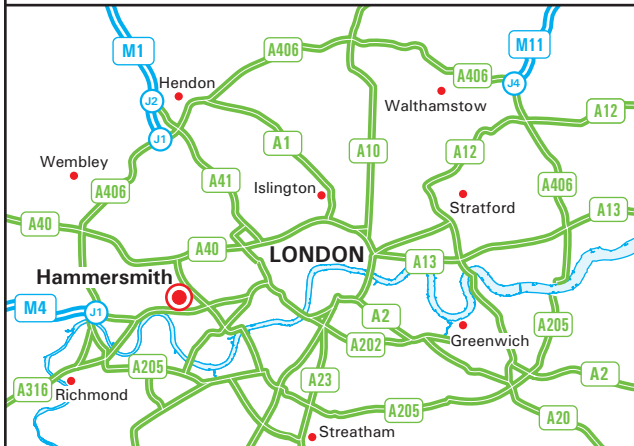

EnergyQuote
 66 Hammersmith Road
 London W14 8UD
 Tel: +44 (0)20 7605 2300
 Fax: +44 (0)20 7603 6415
 www.energyquote.co.uk

From A4
 Leave the A4 at the Hammersmith Flyover and join the Hammersmith Gyratory.
 Take the A315 (Hammersmith Road) exit off the Gyratory, following signs for Olympia.
 Continue along Hammersmith Road (A315)
 Our offices are located on the left hand side (see inset)

By Tube
 Barons Court is on the Piccadilly and District Line (7-10 minute walk).
 Kensington (Olympia) is on the District Line - services are often infrequent (5 minute walk).
 Hammersmith is on the District, Piccadilly & Hammersmith & City Lines (10-15 minute walk).

By Train
 Kensington Olympia is served by trains from Brighton, Gatwick Airport, Clapham Junction, Watford Junction, Reading, Oxford and Birmingham New Street.

By Bus
 The following bus services stop on Hammersmith Road:
 9, 10, 27 & 28.
 The following bus services stop on North End Road:
 28 & 391.